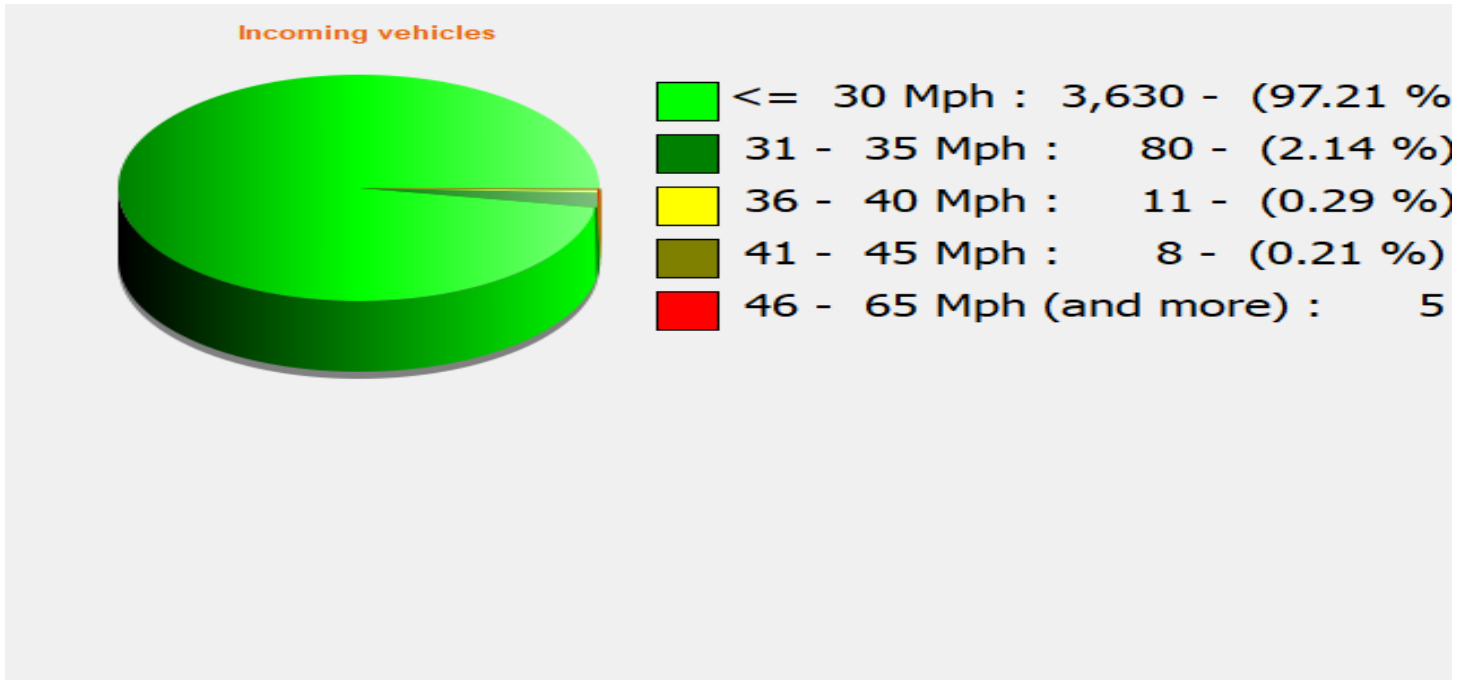

Start date: Thursday, October 31, 2024 2:30 AM
End date: Wednesday, November 27, 2024 10:00 PM

Location:

Comments: