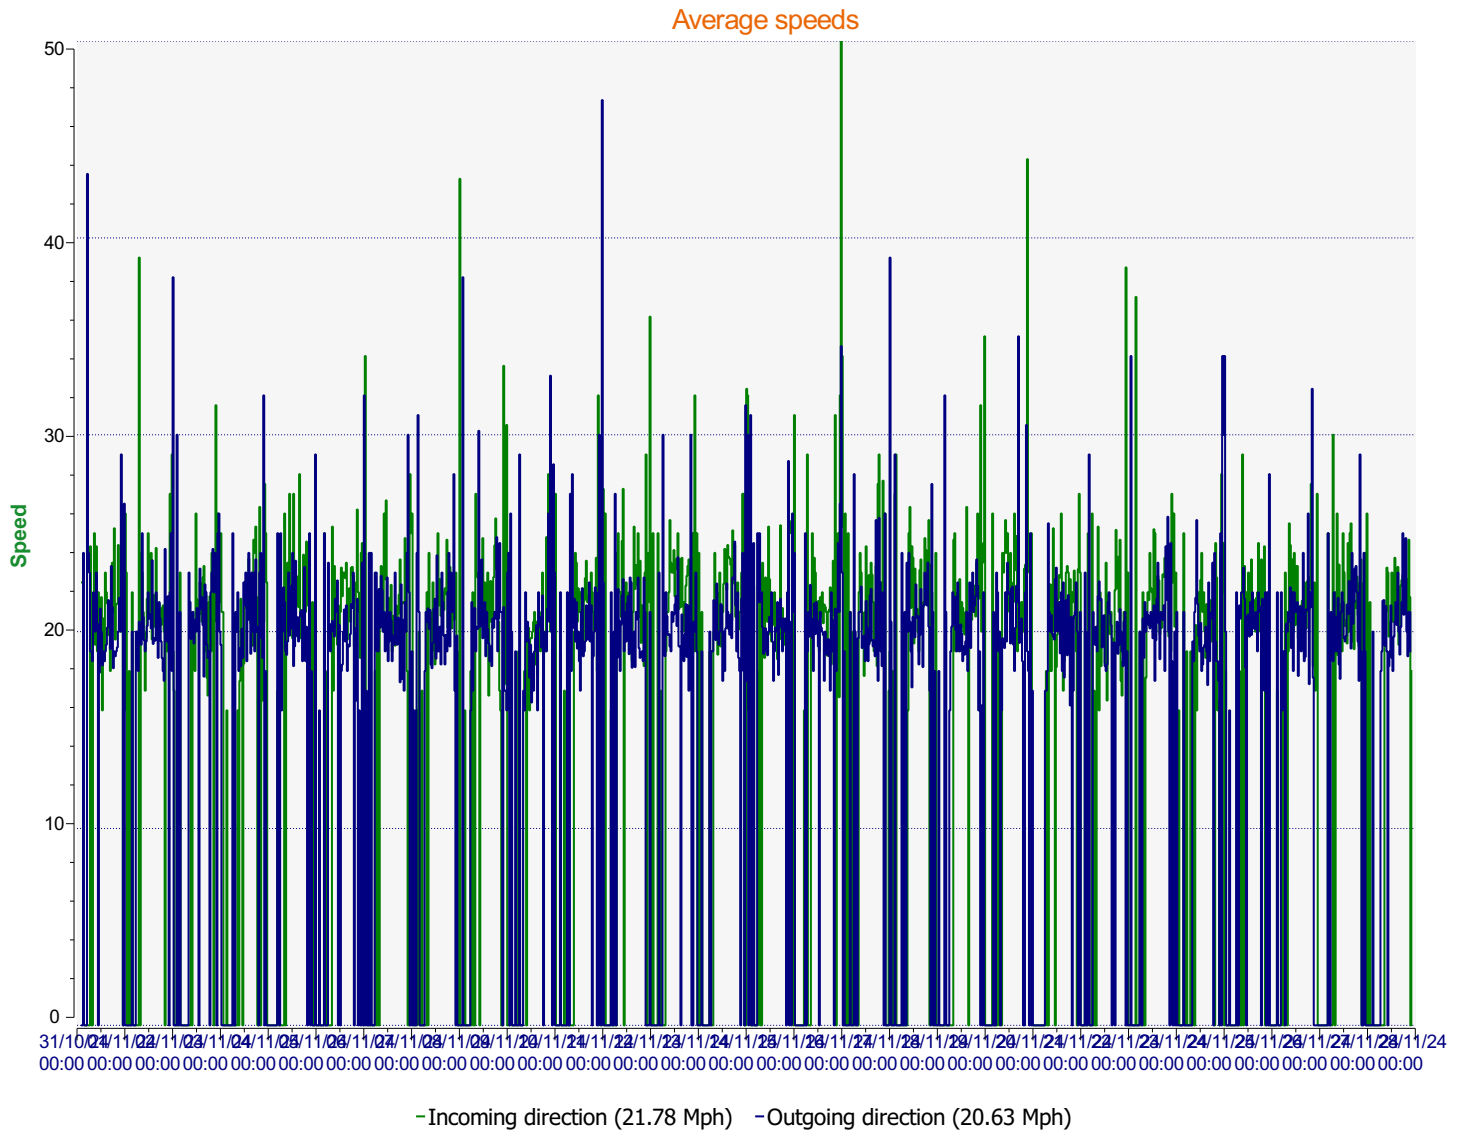

Start date: Thursday, October 31, 2024 2:30 AM
End date: Wednesday, November 27, 2024 10:00 PM

Location:

Comments: