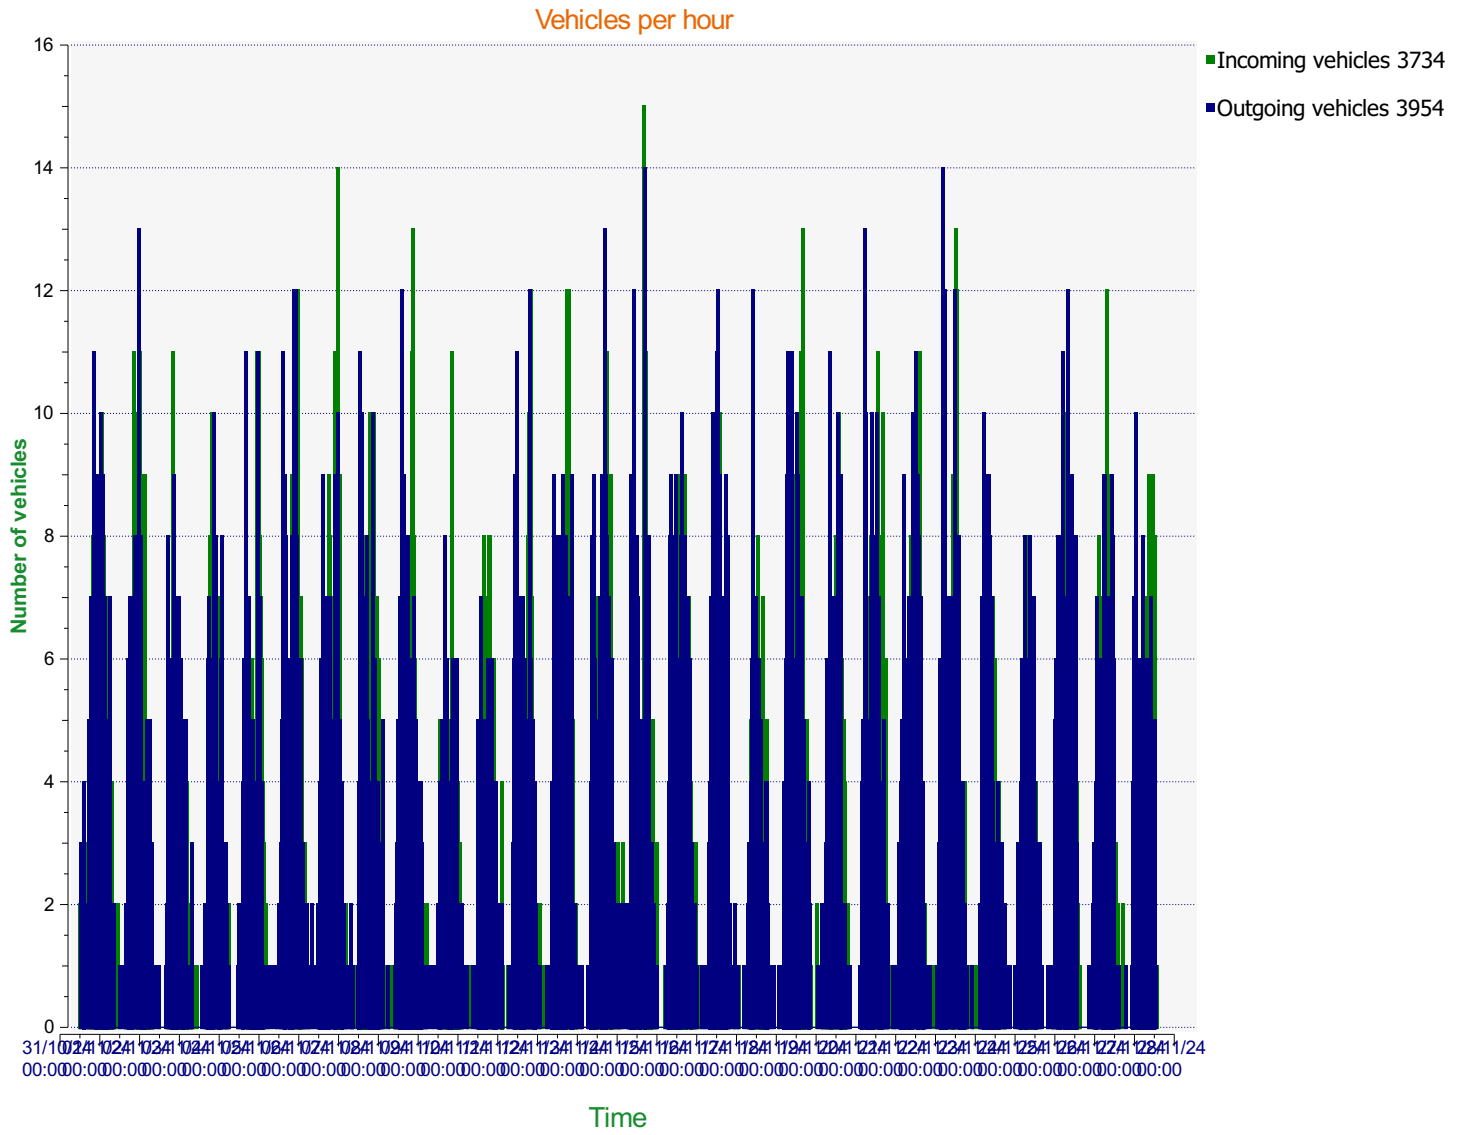

Location:

Comments:

Start date: Thursday, October 31, 2024 2:30 AM
End date: Wednesday, November 27, 2024 10:00 PM

Location:

Comments:

Start date: Thursday, October 31, 2024 2:30 AM
End date: Wednesday, November 27, 2024 10:00 PM

Location:

Comments:

Speed percentiles (incoming)

V30: 18.00Mph **V50:** 20.00Mph **V85:** 25.00Mph

Start date: Thursday, October 31, 2024 2:30 AM
End date: Wednesday, November 27, 2024 10:00 PM

Location:

Comments:

Speed percentile(outgoing)

V30: 17.00Mph **V50:** 19.00Mph **V85:** 23.00Mph

Start date: Thursday, October 31, 2024 2:30 AM
End date: Wednesday, November 27, 2024 10:00 PM

Location:

Comments: