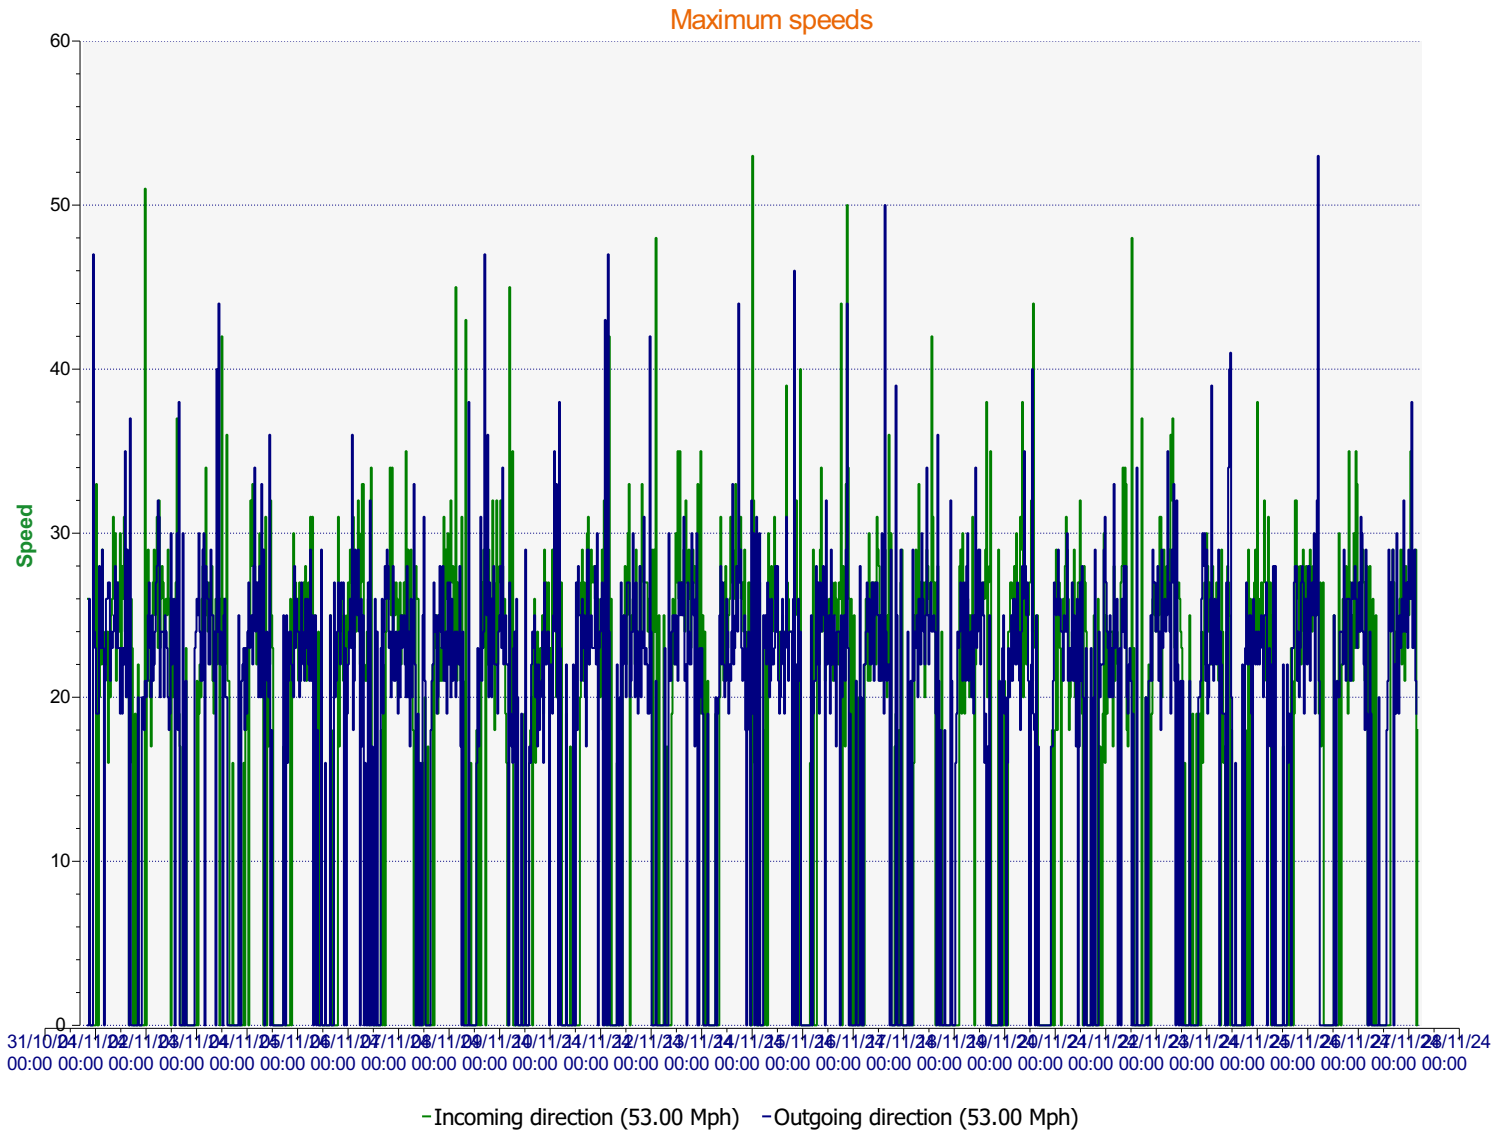

Location:

Comments:

Start date: Thursday, October 31, 2024 2:30 AM
End date: Wednesday, November 27, 2024 10:00 PM

Location:

Comments:

Start date: Thursday, October 31, 2024 2:30 AM
End date: Wednesday, November 27, 2024 10:00 PM

Location:

Comments:

Speed percentiles (incoming)

V30: 18.00Mph **V50:** 20.00Mph **V85:** 25.00Mph

Start date: Thursday, October 31, 2024 2:30 AM
End date: Wednesday, November 27, 2024 10:00 PM

Location:

Comments:

Speed percentile(outgoing)

V30: 17.00Mph **V50:** 19.00Mph **V85:** 23.00Mph

Start date: Thursday, October 31, 2024 2:30 AM
End date: Wednesday, November 27, 2024 10:00 PM

Location:

Comments: