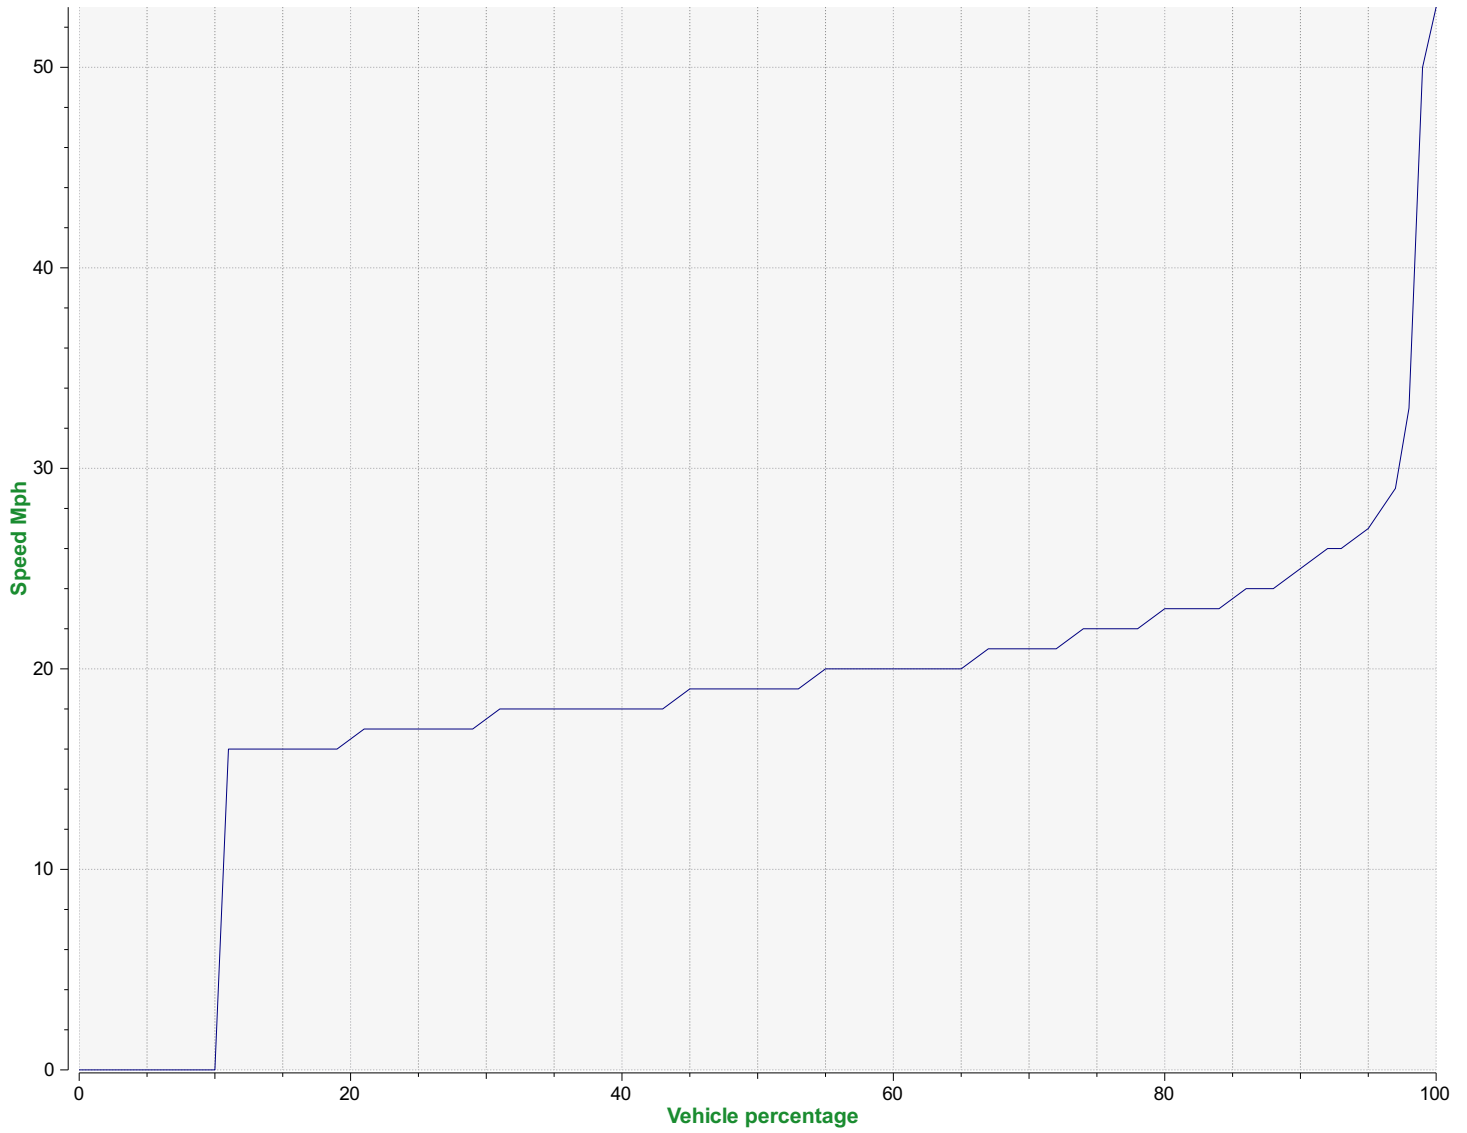

Location:

Comments:

Start date: Thursday, October 31, 2024 2:30 AM
End date: Wednesday, November 27, 2024 10:00 PM

Location:

Comments:

Start date: Thursday, October 31, 2024 2:30 AM
End date: Wednesday, November 27, 2024 10:00 PM

Location:

Comments:

Speed percentiles (incoming)

V30: 18.00Mph **V50:** 20.00Mph **V85:** 25.00Mph

Start date: Thursday, October 31, 2024 2:30 AM
End date: Wednesday, November 27, 2024 10:00 PM

Location:

Comments:

Speed percentile(outgoing)

V30: 17.00Mph **V50:** 19.00Mph **V85:** 23.00Mph

Start date: Thursday, October 31, 2024 2:30 AM
End date: Wednesday, November 27, 2024 10:00 PM

Location:

Comments: