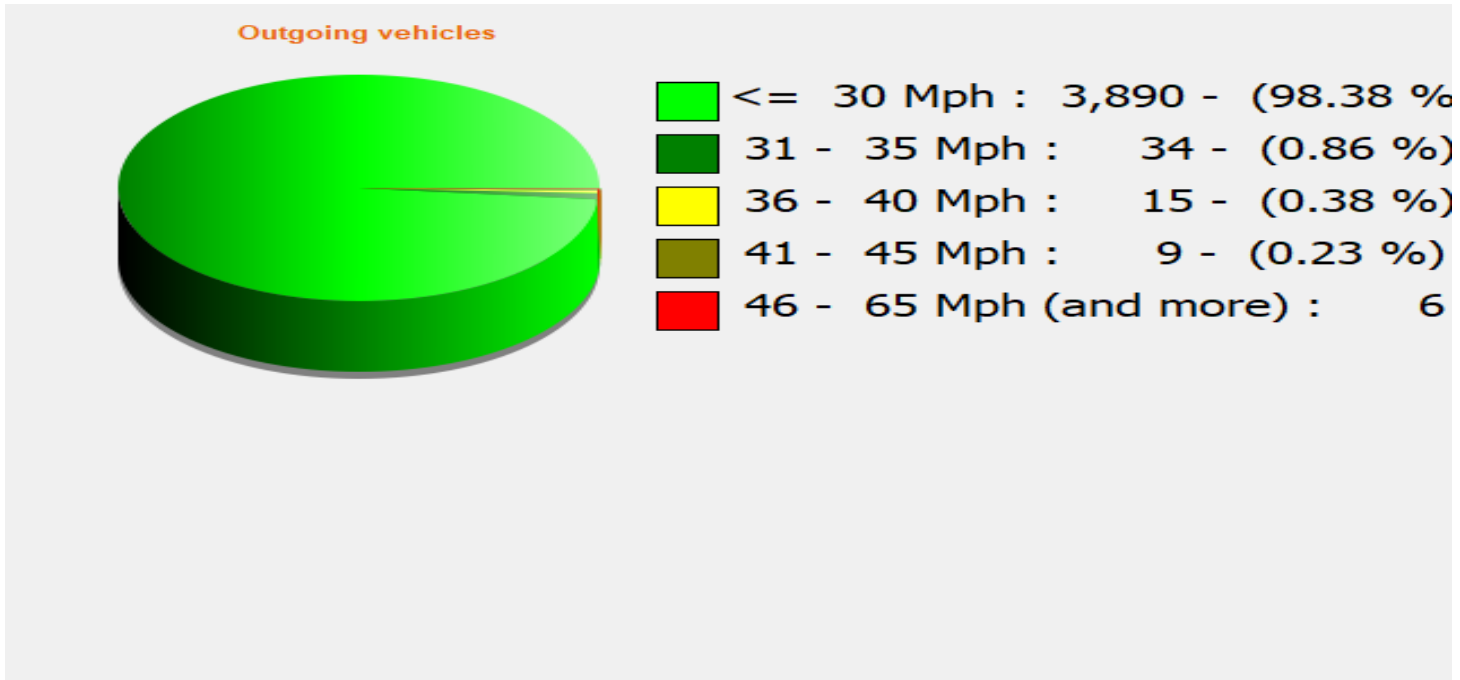

Start date: Thursday, October 31, 2024 2:30 AM
End date: Wednesday, November 27, 2024 10:00 PM

Location:

Comments: