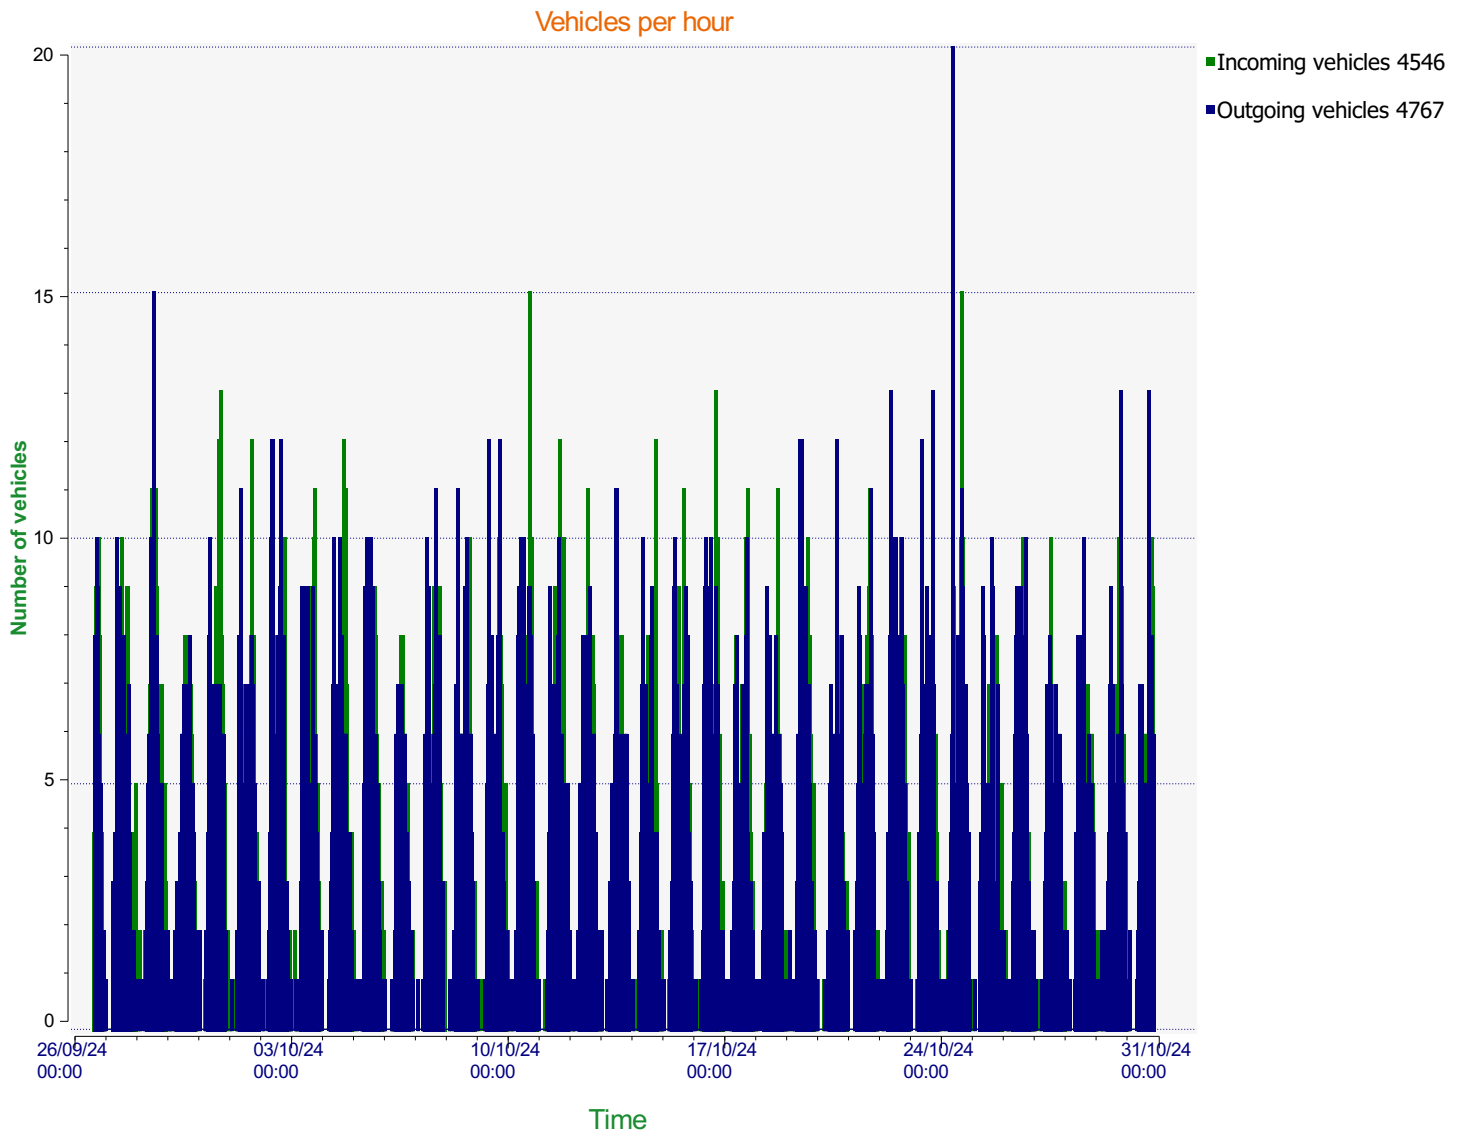

Location:

Comments:

Start date: Thursday, September 26, 2024 2:30 PM
End date: Wednesday, October 30, 2024 7:30 PM

Location:

Comments:

Start date: Thursday, September 26, 2024 2:30 PM
End date: Wednesday, October 30, 2024 7:30 PM

Location:

Comments:

Speed percentiles (incoming)

V30: 18.00Mph **V50:** 20.00Mph **V85:** 25.00Mph

Start date: Thursday, September 26, 2024 2:30 PM
End date: Wednesday, October 30, 2024 7:30 PM

Location:

Comments:

Speed percentile(outgoing)

V30: 17.00Mph **V50:** 19.00Mph **V85:** 23.00Mph

Start date: Thursday, September 26, 2024 2:30 PM
End date: Wednesday, October 30, 2024 7:30 PM

Location:

Comments: