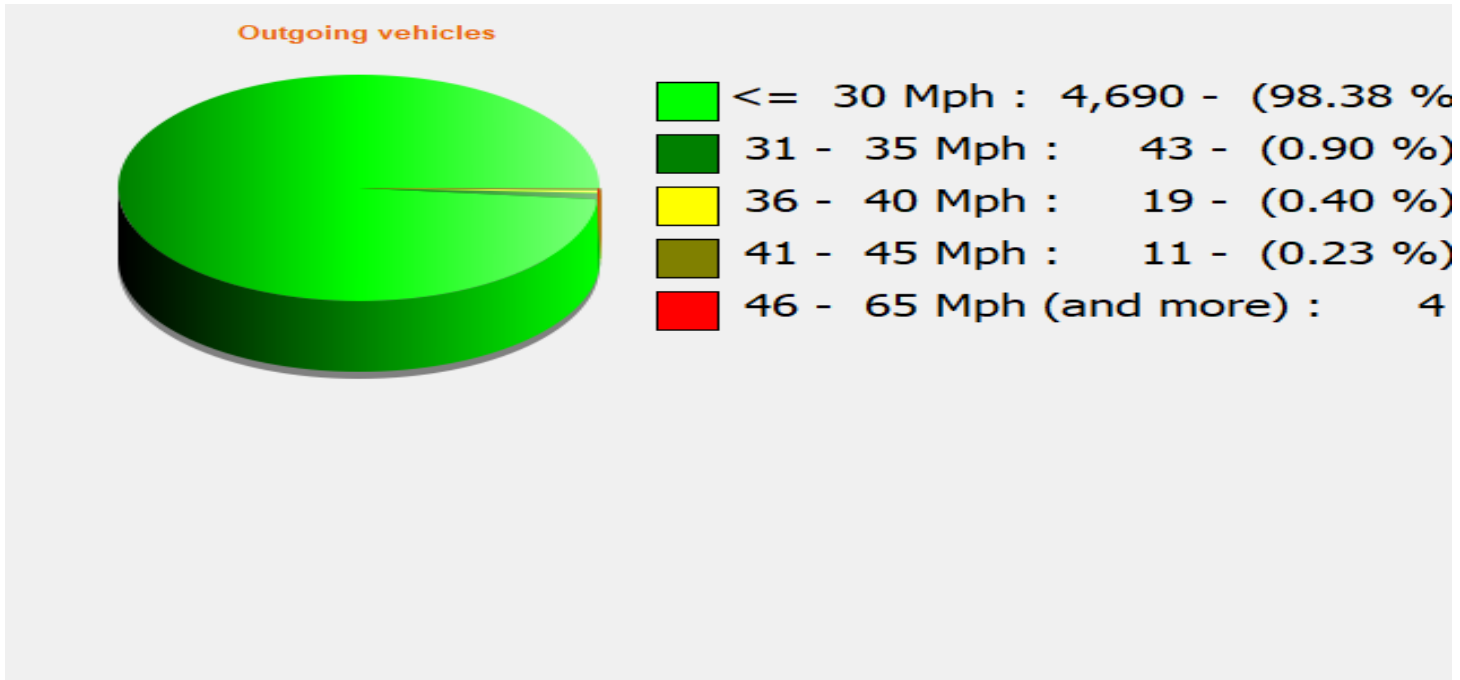

Start date: Thursday, September 26, 2024 2:30 PM
End date: Wednesday, October 30, 2024 7:30 PM

Location:

Comments: