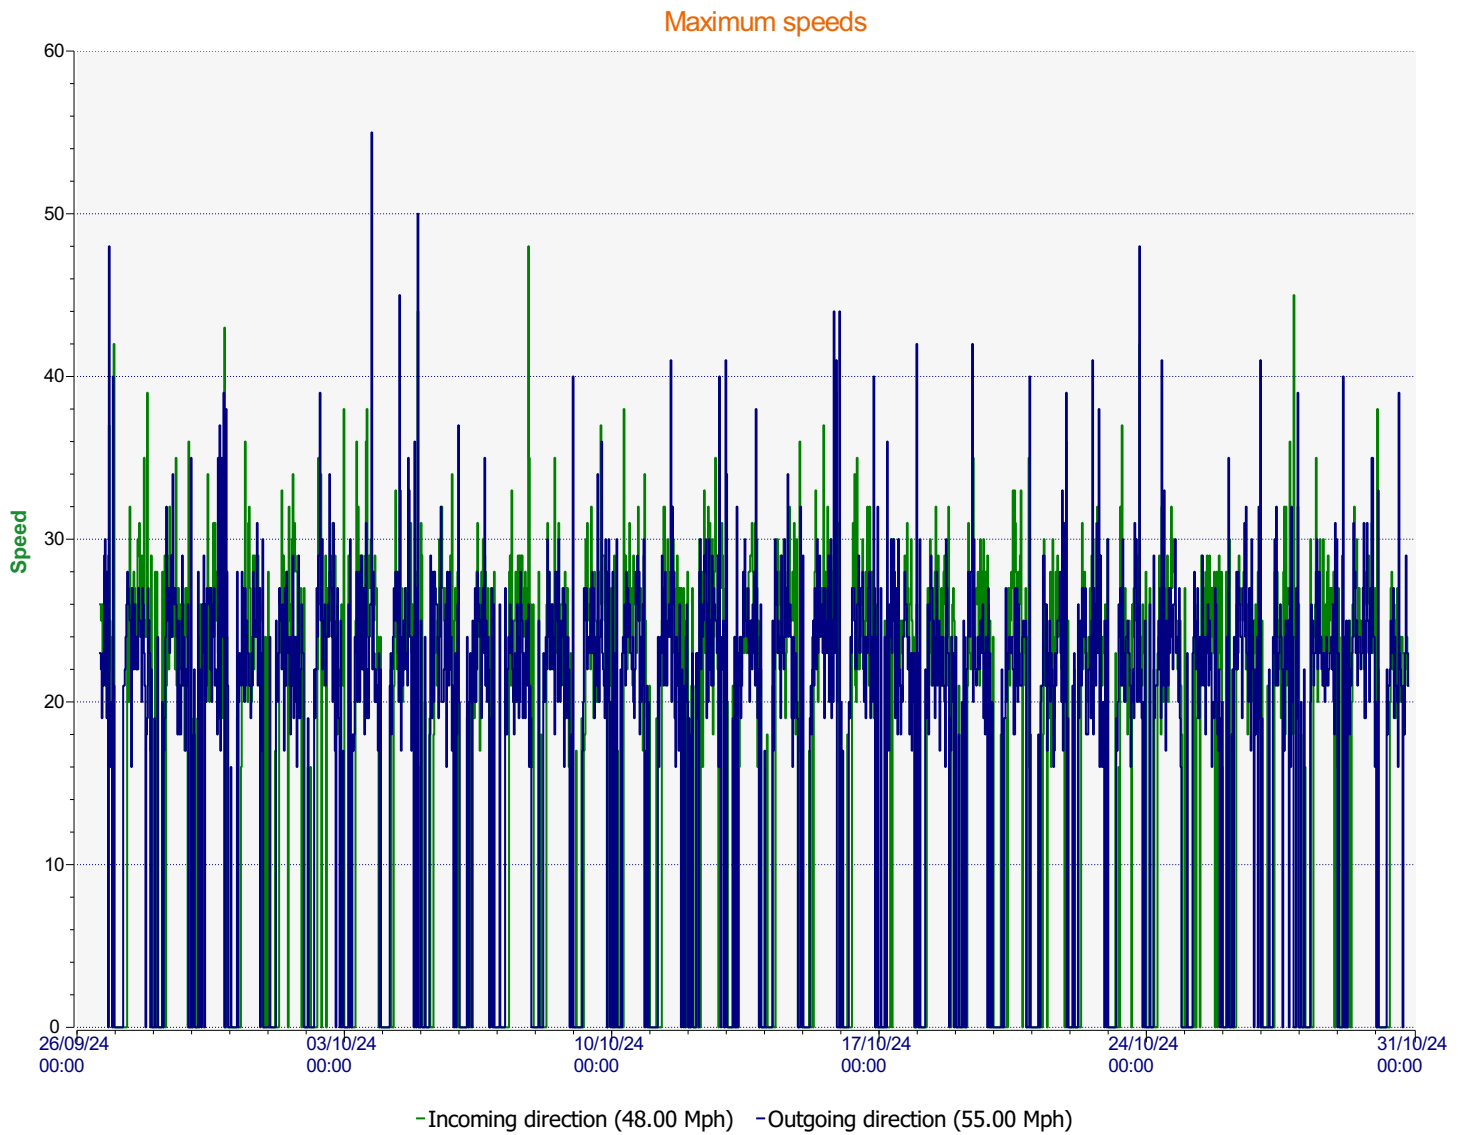

Location:

Comments:

Start date: Thursday, September 26, 2024 2:30 PM
End date: Wednesday, October 30, 2024 7:30 PM

Location:

Comments:

Start date: Thursday, September 26, 2024 2:30 PM
End date: Wednesday, October 30, 2024 7:30 PM

Location:

Comments:

Speed percentiles (incoming)

V30: 18.00Mph **V50:** 20.00Mph **V85:** 25.00Mph

Start date: Thursday, September 26, 2024 2:30 PM
End date: Wednesday, October 30, 2024 7:30 PM

Location:

Comments:

Speed percentile(outgoing)

V30: 17.00Mph **V50:** 19.00Mph **V85:** 23.00Mph

Start date: Thursday, September 26, 2024 2:30 PM
End date: Wednesday, October 30, 2024 7:30 PM

Location:

Comments: