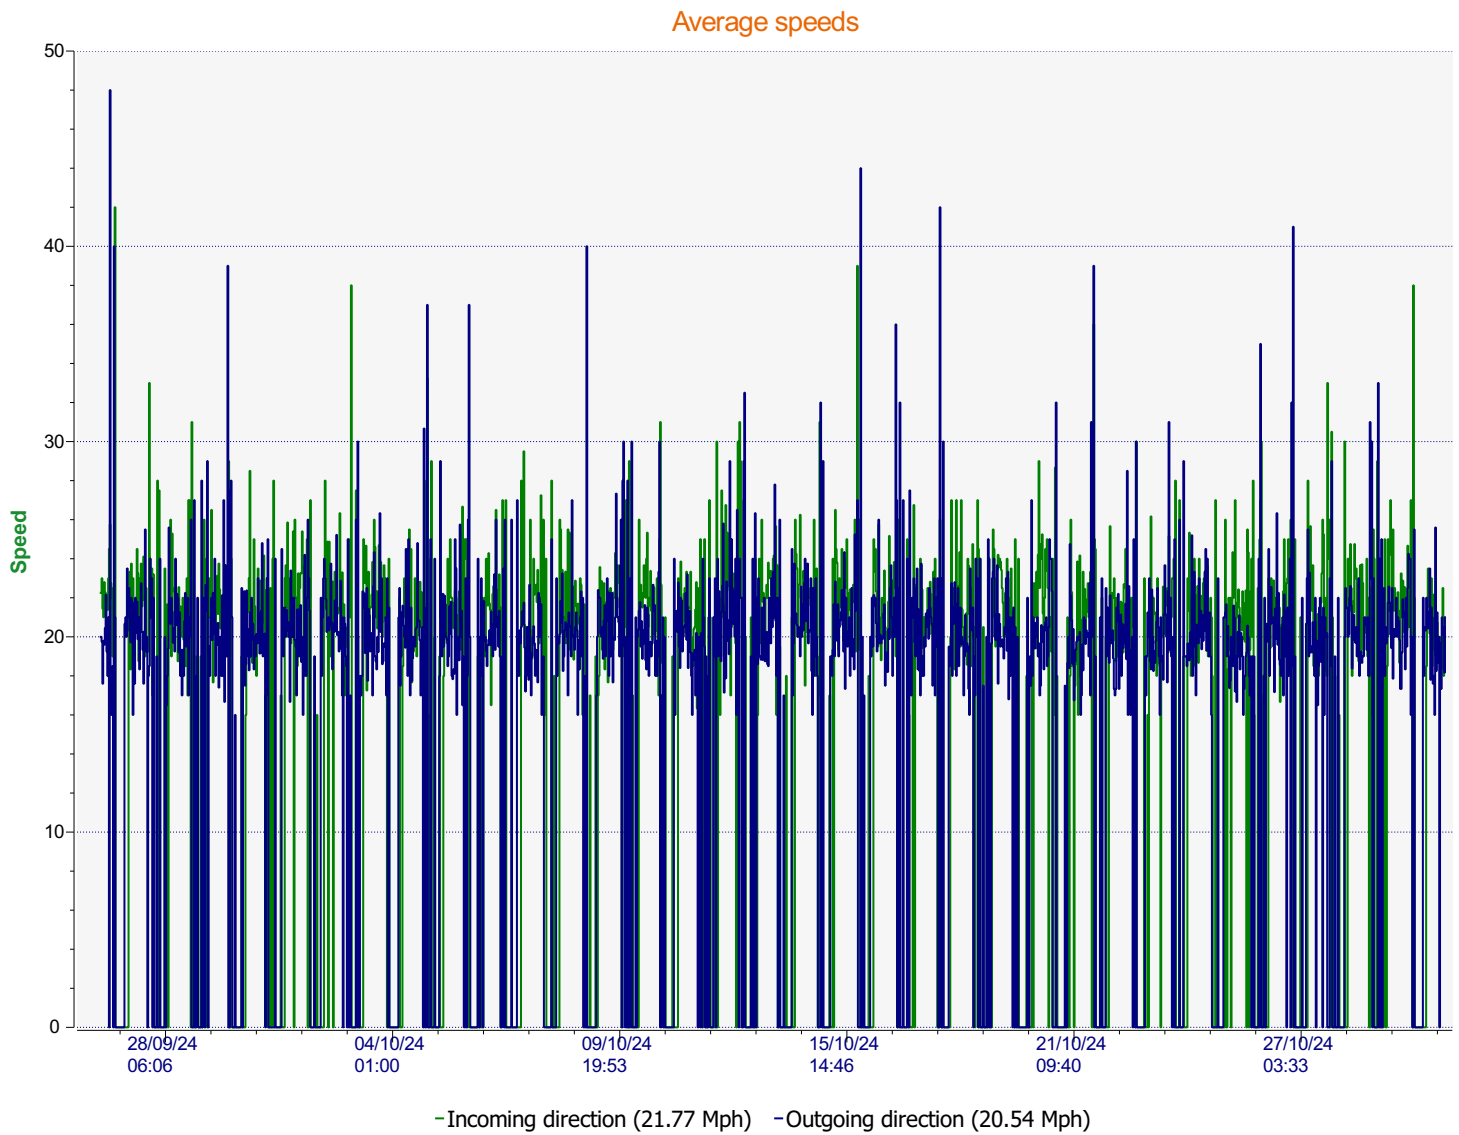

Start date: Thursday, September 26, 2024 2:30 PM
End date: Wednesday, October 30, 2024 7:30 PM

Location:

Comments: