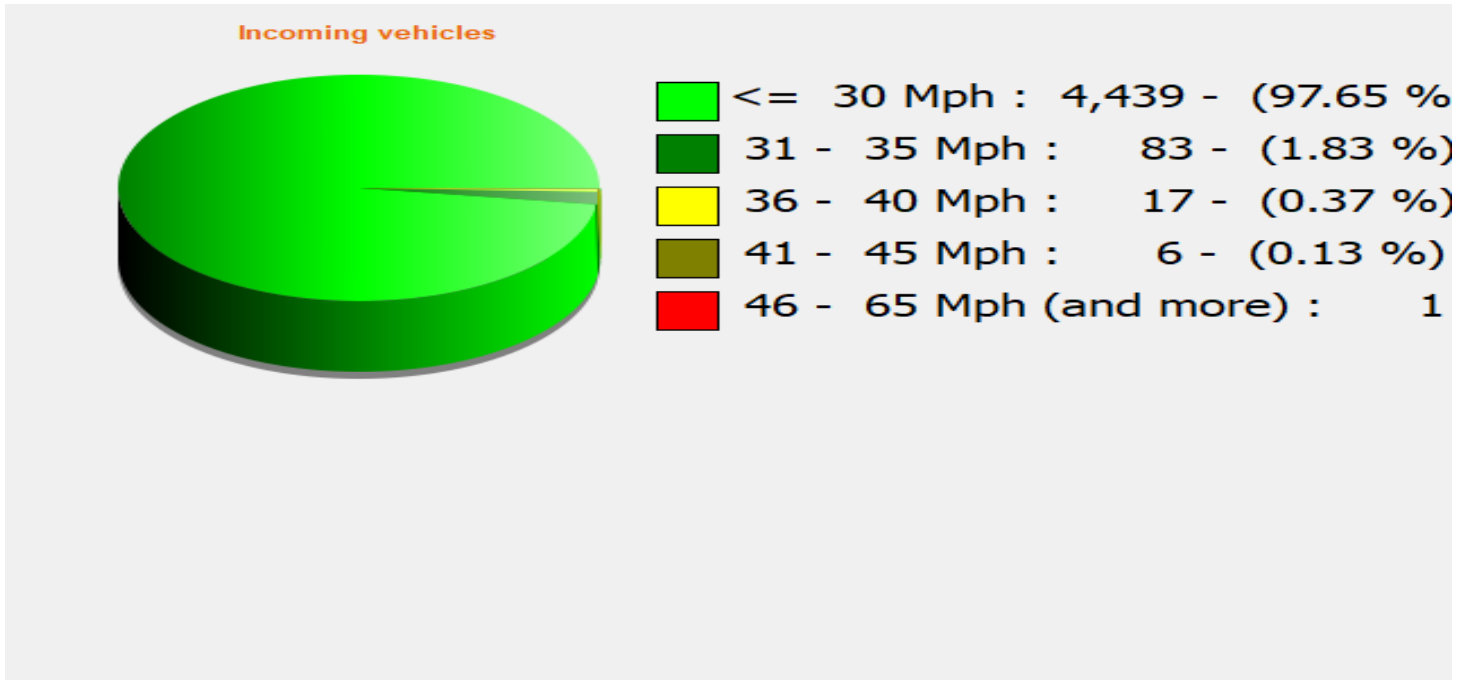

Start date: Thursday, September 26, 2024 2:30 PM
End date: Wednesday, October 30, 2024 7:30 PM

Location:

Comments: