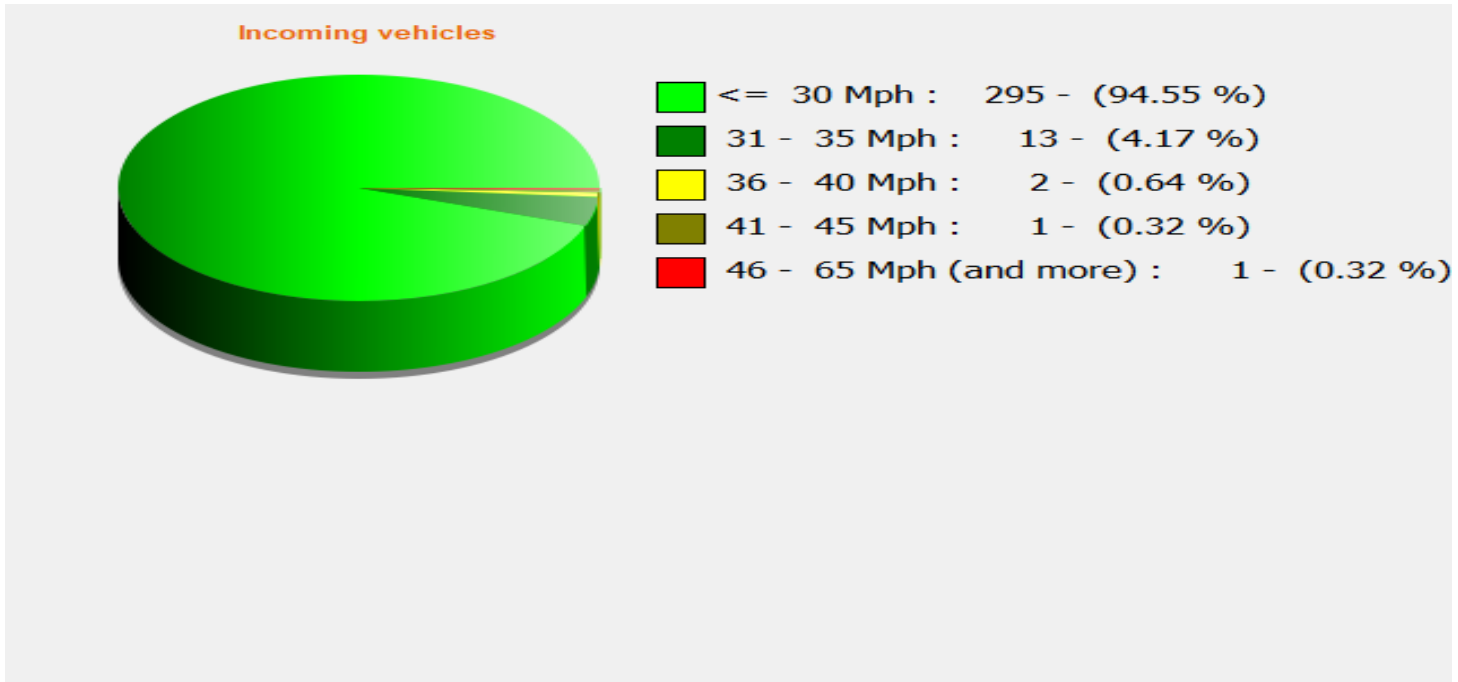

Location:

Comments:

Start date: Saturday, February 21, 2026 12:00 AM
End date: Wednesday, March 18, 2026 7:00 PM

Location:

Comments:

Start date: Saturday, February 21, 2026 12:00 AM
End date: Wednesday, March 18, 2026 7:00 PM