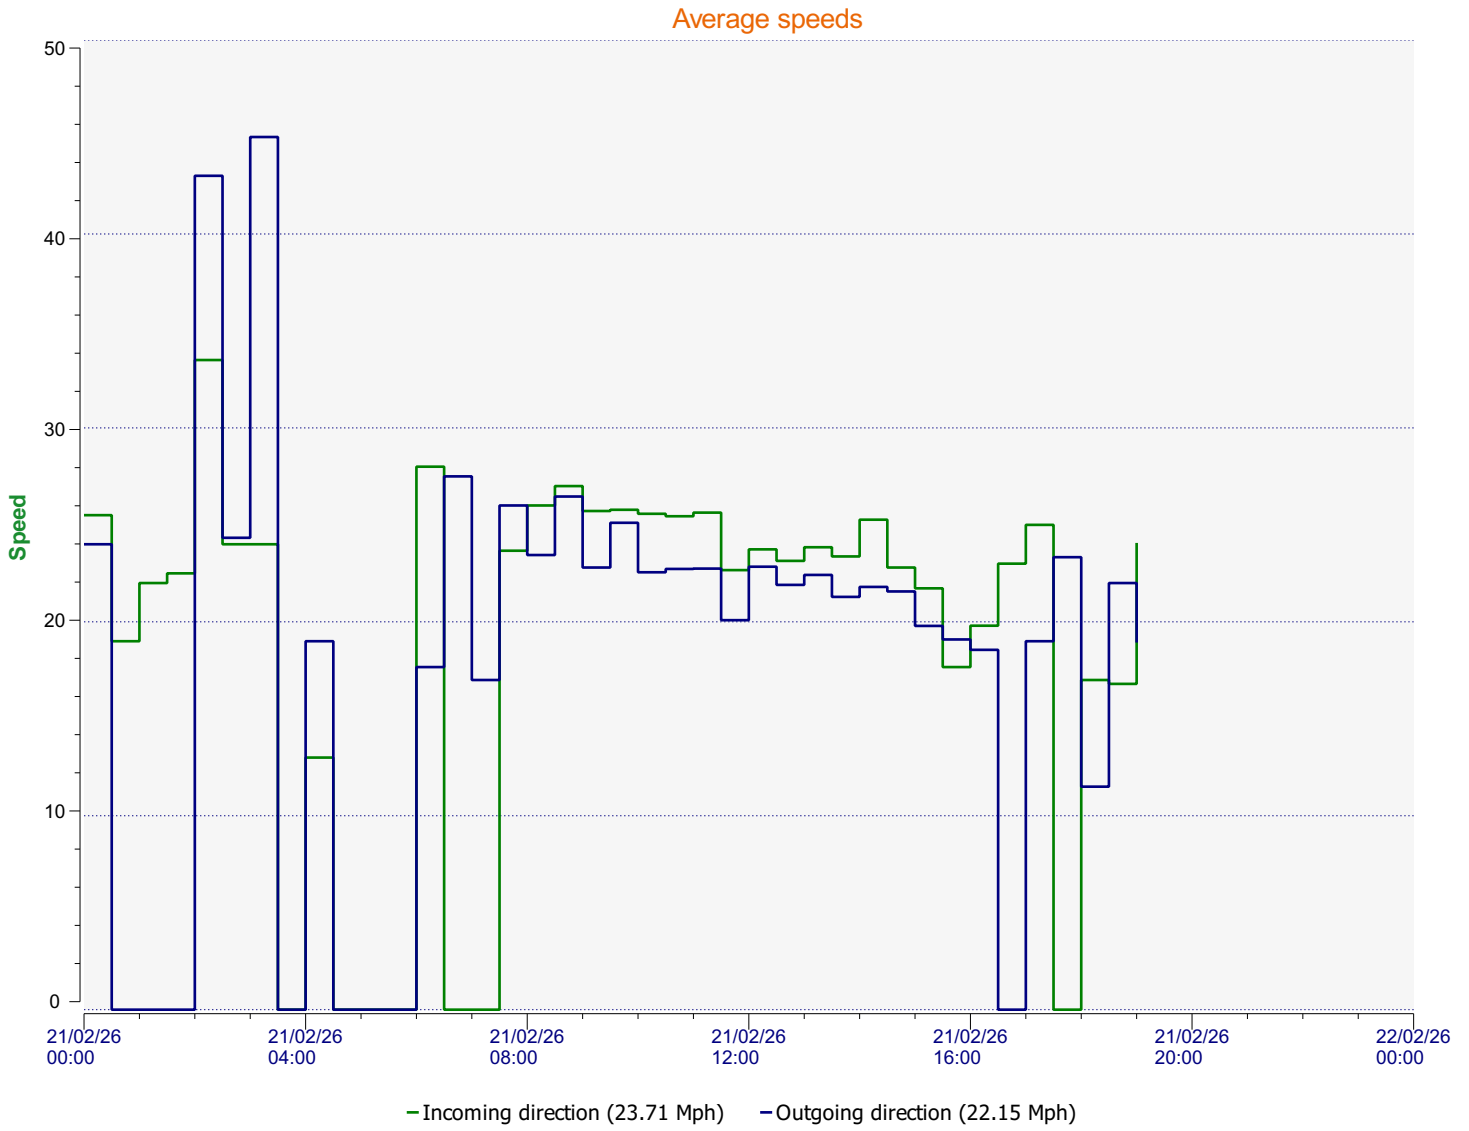

Élan Cité

DÉTECTER • INFORMER • SÉCURISER

Start date: Saturday, February 21, 2026 12:00 AM
End date: Wednesday, March 18, 2026 7:00 PM

Location:

Comments:

Start date: Saturday, February 21, 2026 12:00 AM
End date: Wednesday, March 18, 2026 7:00 PM

Location:

Comments:

Start date: Saturday, February 21, 2026 12:00 AM
End date: Wednesday, March 18, 2026 7:00 PM

Location:

Comments:

Start date: Saturday, February 21, 2026 12:00 AM
End date: Wednesday, March 18, 2026 7:00 PM

Location:

Comments:

Start date: Saturday, February 21, 2026 12:00 AM
End date: Wednesday, March 18, 2026 7:00 PM

Location:

Comments: