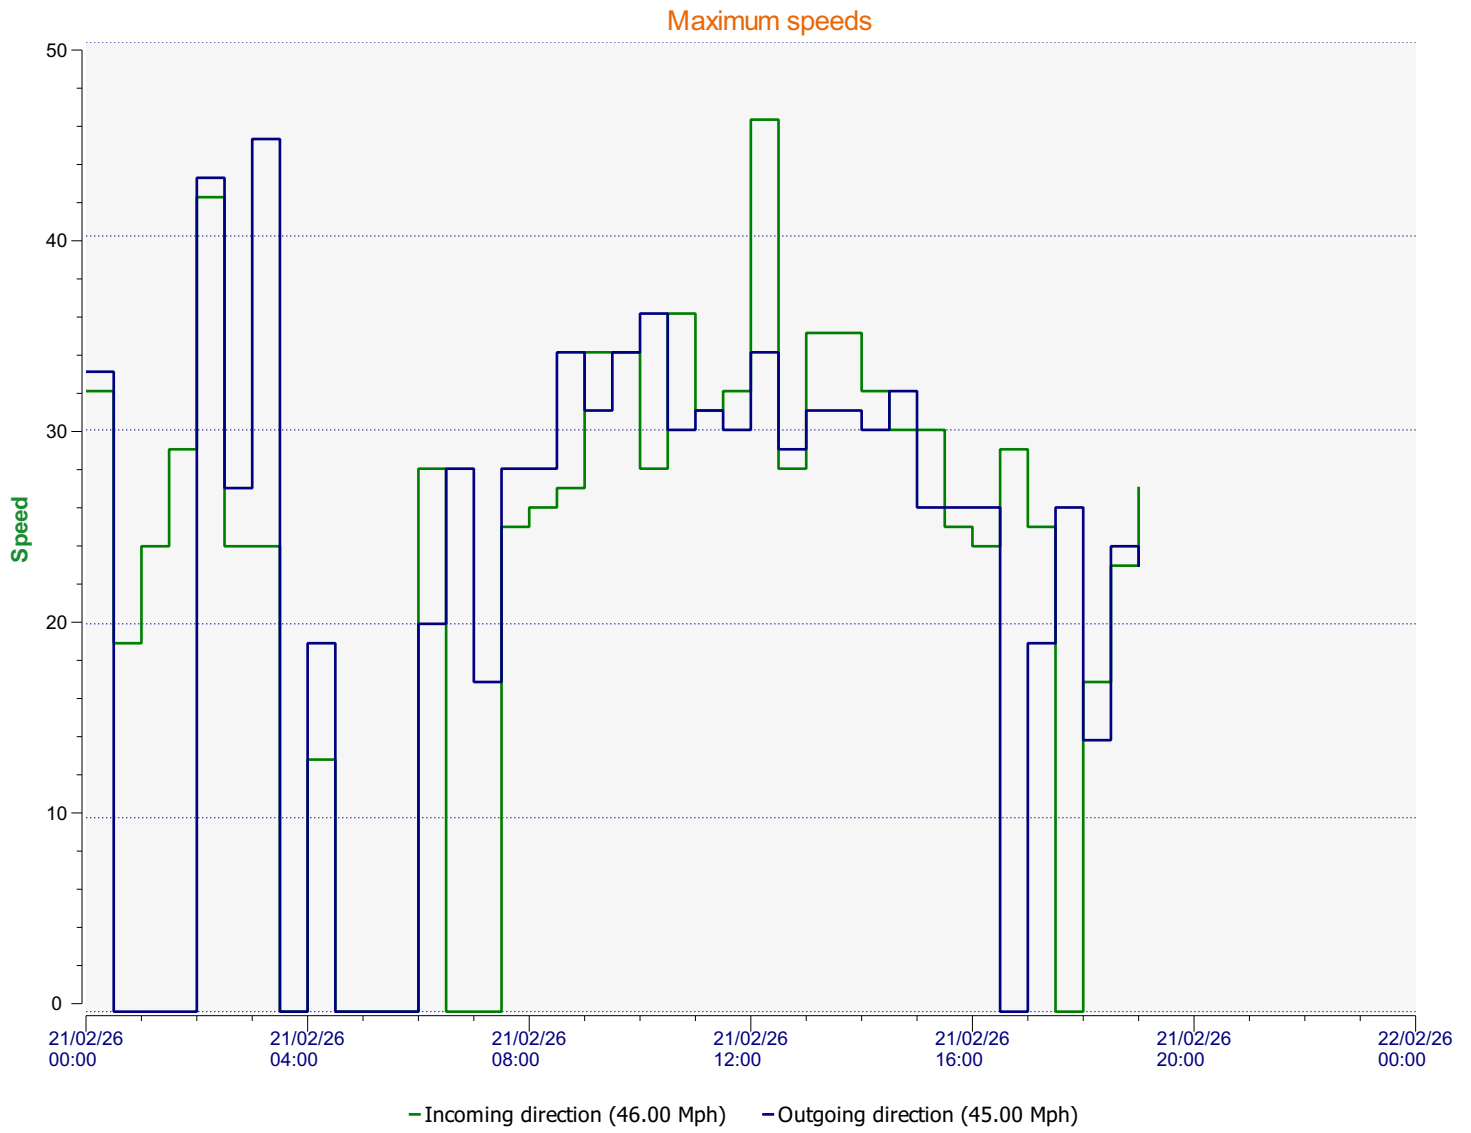

Élan Cité

DÉTECTER • INFORMER • SÉCURISER

Start date: Saturday, February 21, 2026 12:00 AM
End date: Wednesday, March 18, 2026 7:00 PM

Location:

Comments:

Start date: Saturday, February 21, 2026 12:00 AM
End date: Wednesday, March 18, 2026 7:00 PM

Location:

Comments:

Start date: Saturday, February 21, 2026 12:00 AM
End date: Wednesday, March 18, 2026 7:00 PM

Location:

Comments:

Start date: Saturday, February 21, 2026 12:00 AM
End date: Wednesday, March 18, 2026 7:00 PM

Location:

Comments:

Start date: Saturday, February 21, 2026 12:00 AM
End date: Wednesday, March 18, 2026 7:00 PM

Location:

Comments: