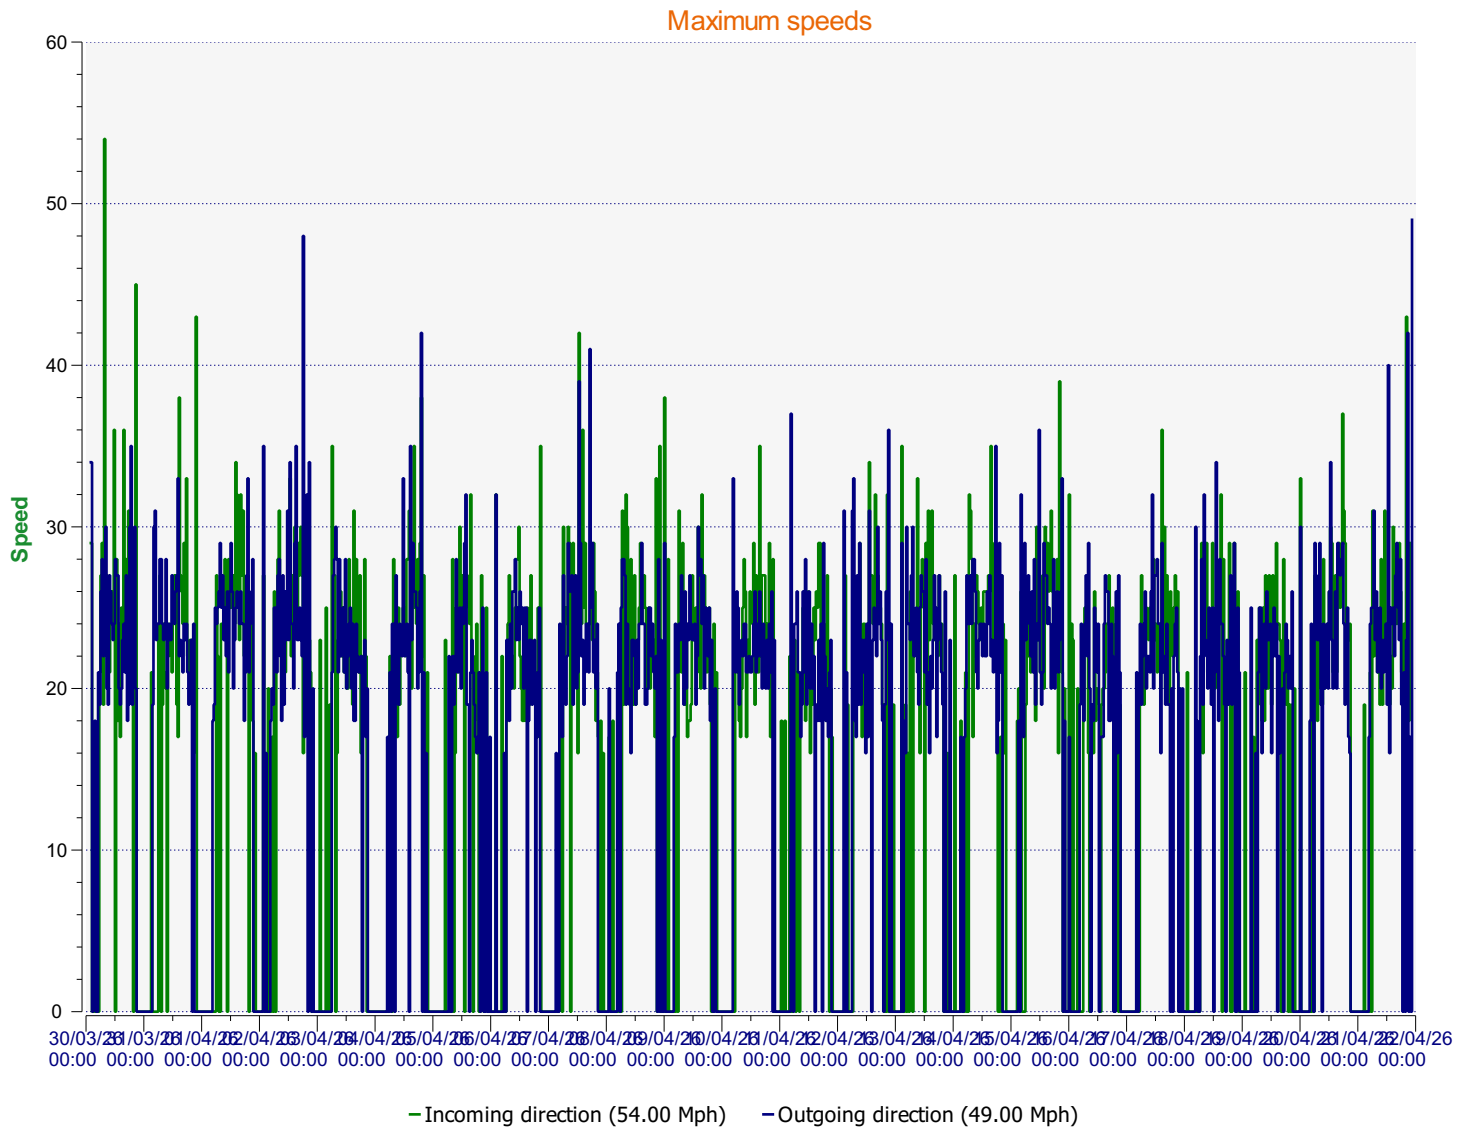

Élan Cité

DÉTECTER • INFORMER • SÉCURISER

Start date: Monday, March 30, 2026 2:00 AM
End date: Wednesday, April 22, 2026 12:00 AM

Location:

Comments:

Start date: Monday, March 30, 2026 2:00 AM
End date: Wednesday, April 22, 2026 12:00 AM

Location:

Comments:

Start date: Monday, March 30, 2026 2:00 AM
End date: Wednesday, April 22, 2026 12:00 AM

Location:

Comments:

Start date: Monday, March 30, 2026 2:00 AM
End date: Wednesday, April 22, 2026 12:00 AM

Location:

Comments:

Start date: Monday, March 30, 2026 2:00 AM
End date: Wednesday, April 22, 2026 12:00 AM

Location:

Comments: