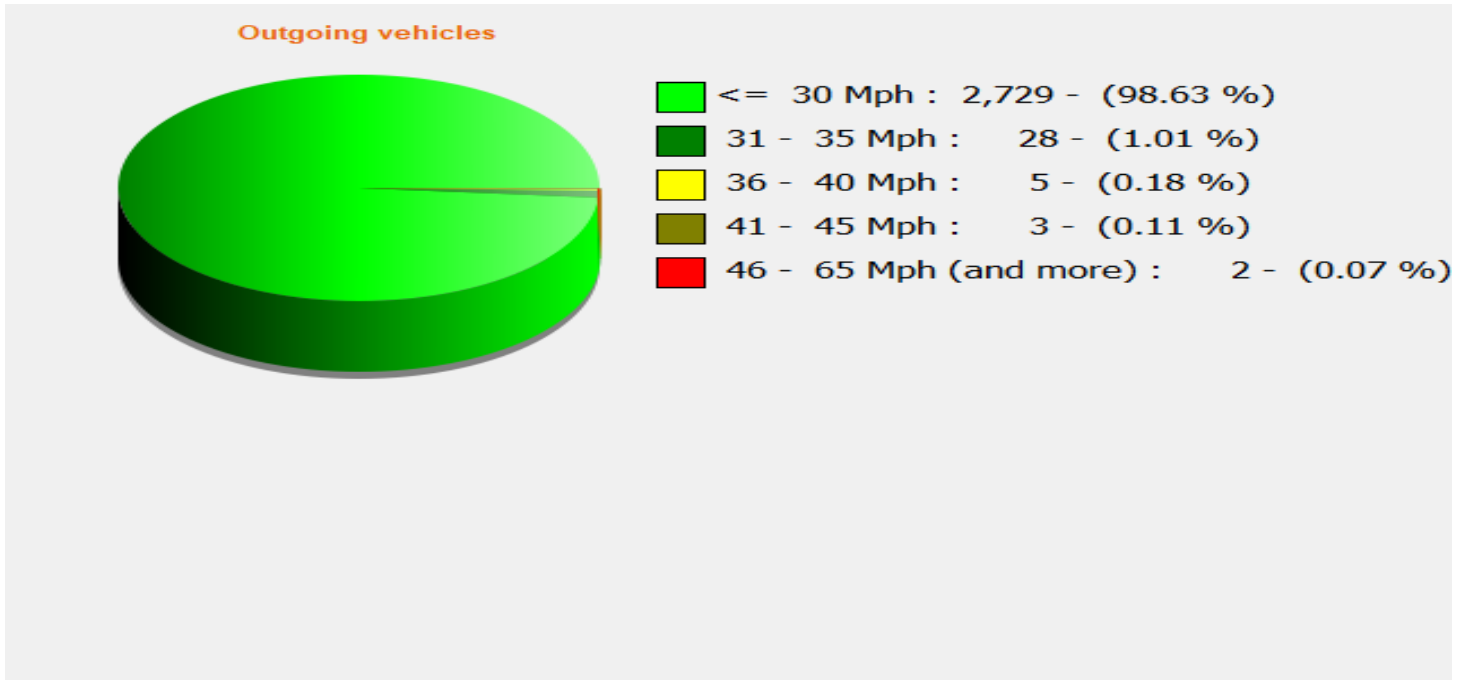

Start date: Monday, March 30, 2026 2:00 AM
End date: Wednesday, April 22, 2026 12:00 AM

Location:

Comments: